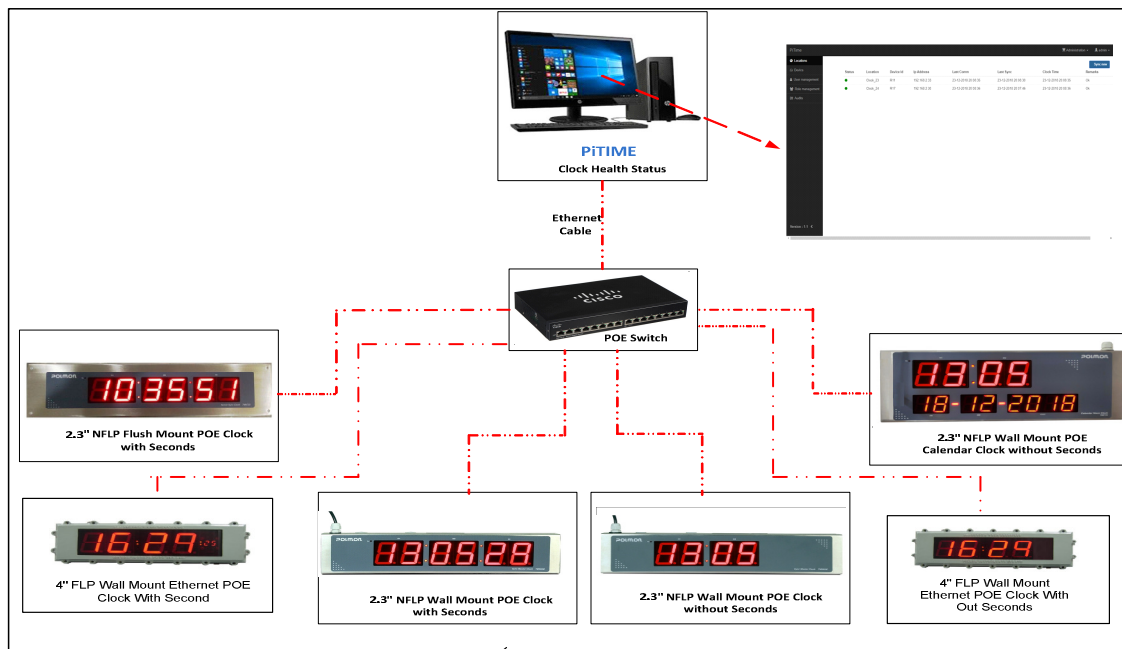

Network Architecture